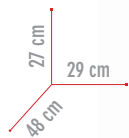

SB50

SADDLE BAG

→ TWO SIDE BAGS EXTENDABLE UP TO 55L.
With external pockets with zipper. Includes a carrying strap, additional elastic straps, a cover for the rain, reflector and reinforced parts.

Art.**SH/BOSB50** CHF 230.00

REF.: XOSB50