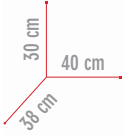

BLACK
NEGRO
NOIR
SCHWARZ
NERO
PRETO

REF.: D0B29100

BLUE
AZUL
BLEU
BLAU
BLU
AZUL

REF.: D0B29100 + D1B29E01

SILVER
PLATA
ARGENT
SILBER
ARGENTO
PRATEADO

REF.: D0B29100 + D1B29E05

TITANIUM
TITANIO
TITANE
TITAN
TITANIO
TÍTÂNIO

REF.: D0B29100 + D1B29E07

WHITE
BLANCO
BLANC
WEIB
BIANCO
BRANCO

REF.: D0B29100 + D1B29E08

RED
ROJO
ROUGE
ROT
ROSSO
VERMELHO

REF.: D0B29100 + D1B29E09

BLACK METAL
NEGRO METALIZADO
NOIR MÉTAL
SCHWARZ METALLIC
NERO METALLO
PRETO METALIZADO

REF.: D0B29100 + D1B29E21