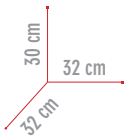

SC20

SCOOTER BAG

Art. **SH/BOSC20** CHF 80.00

SOFT BAGS

REF.: X0SC20