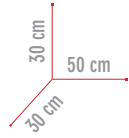

1
in
MOTORRADFAHRER

REF.: XOSB70

Greatest CAPACITY

REAR BAG ↓

Art.**SH/BOXOSB70** CHF 250.00

CHARACTERISTICS PAGE 91

SB50

SADDLE BAG